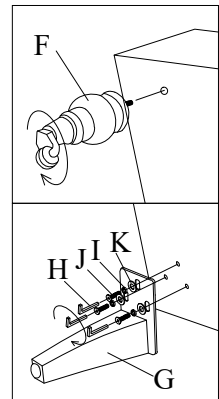

LEFT CHAISE 2-PIECE SECTIONAL ASSEMBLY INSTRUCTION(TOTAL 1 BOX)

A x 1 pc

B x 1 pc

D x 1 pc

F x 7 pcs

H x 1 pc (5mm)

J x 6 pcs (8x30mm)

C x 1 pc

E x 1 pc

G x 2 pcs

I x 6 pcs(M8)

K x 6 pcs(M8x25mm)

1

2

3